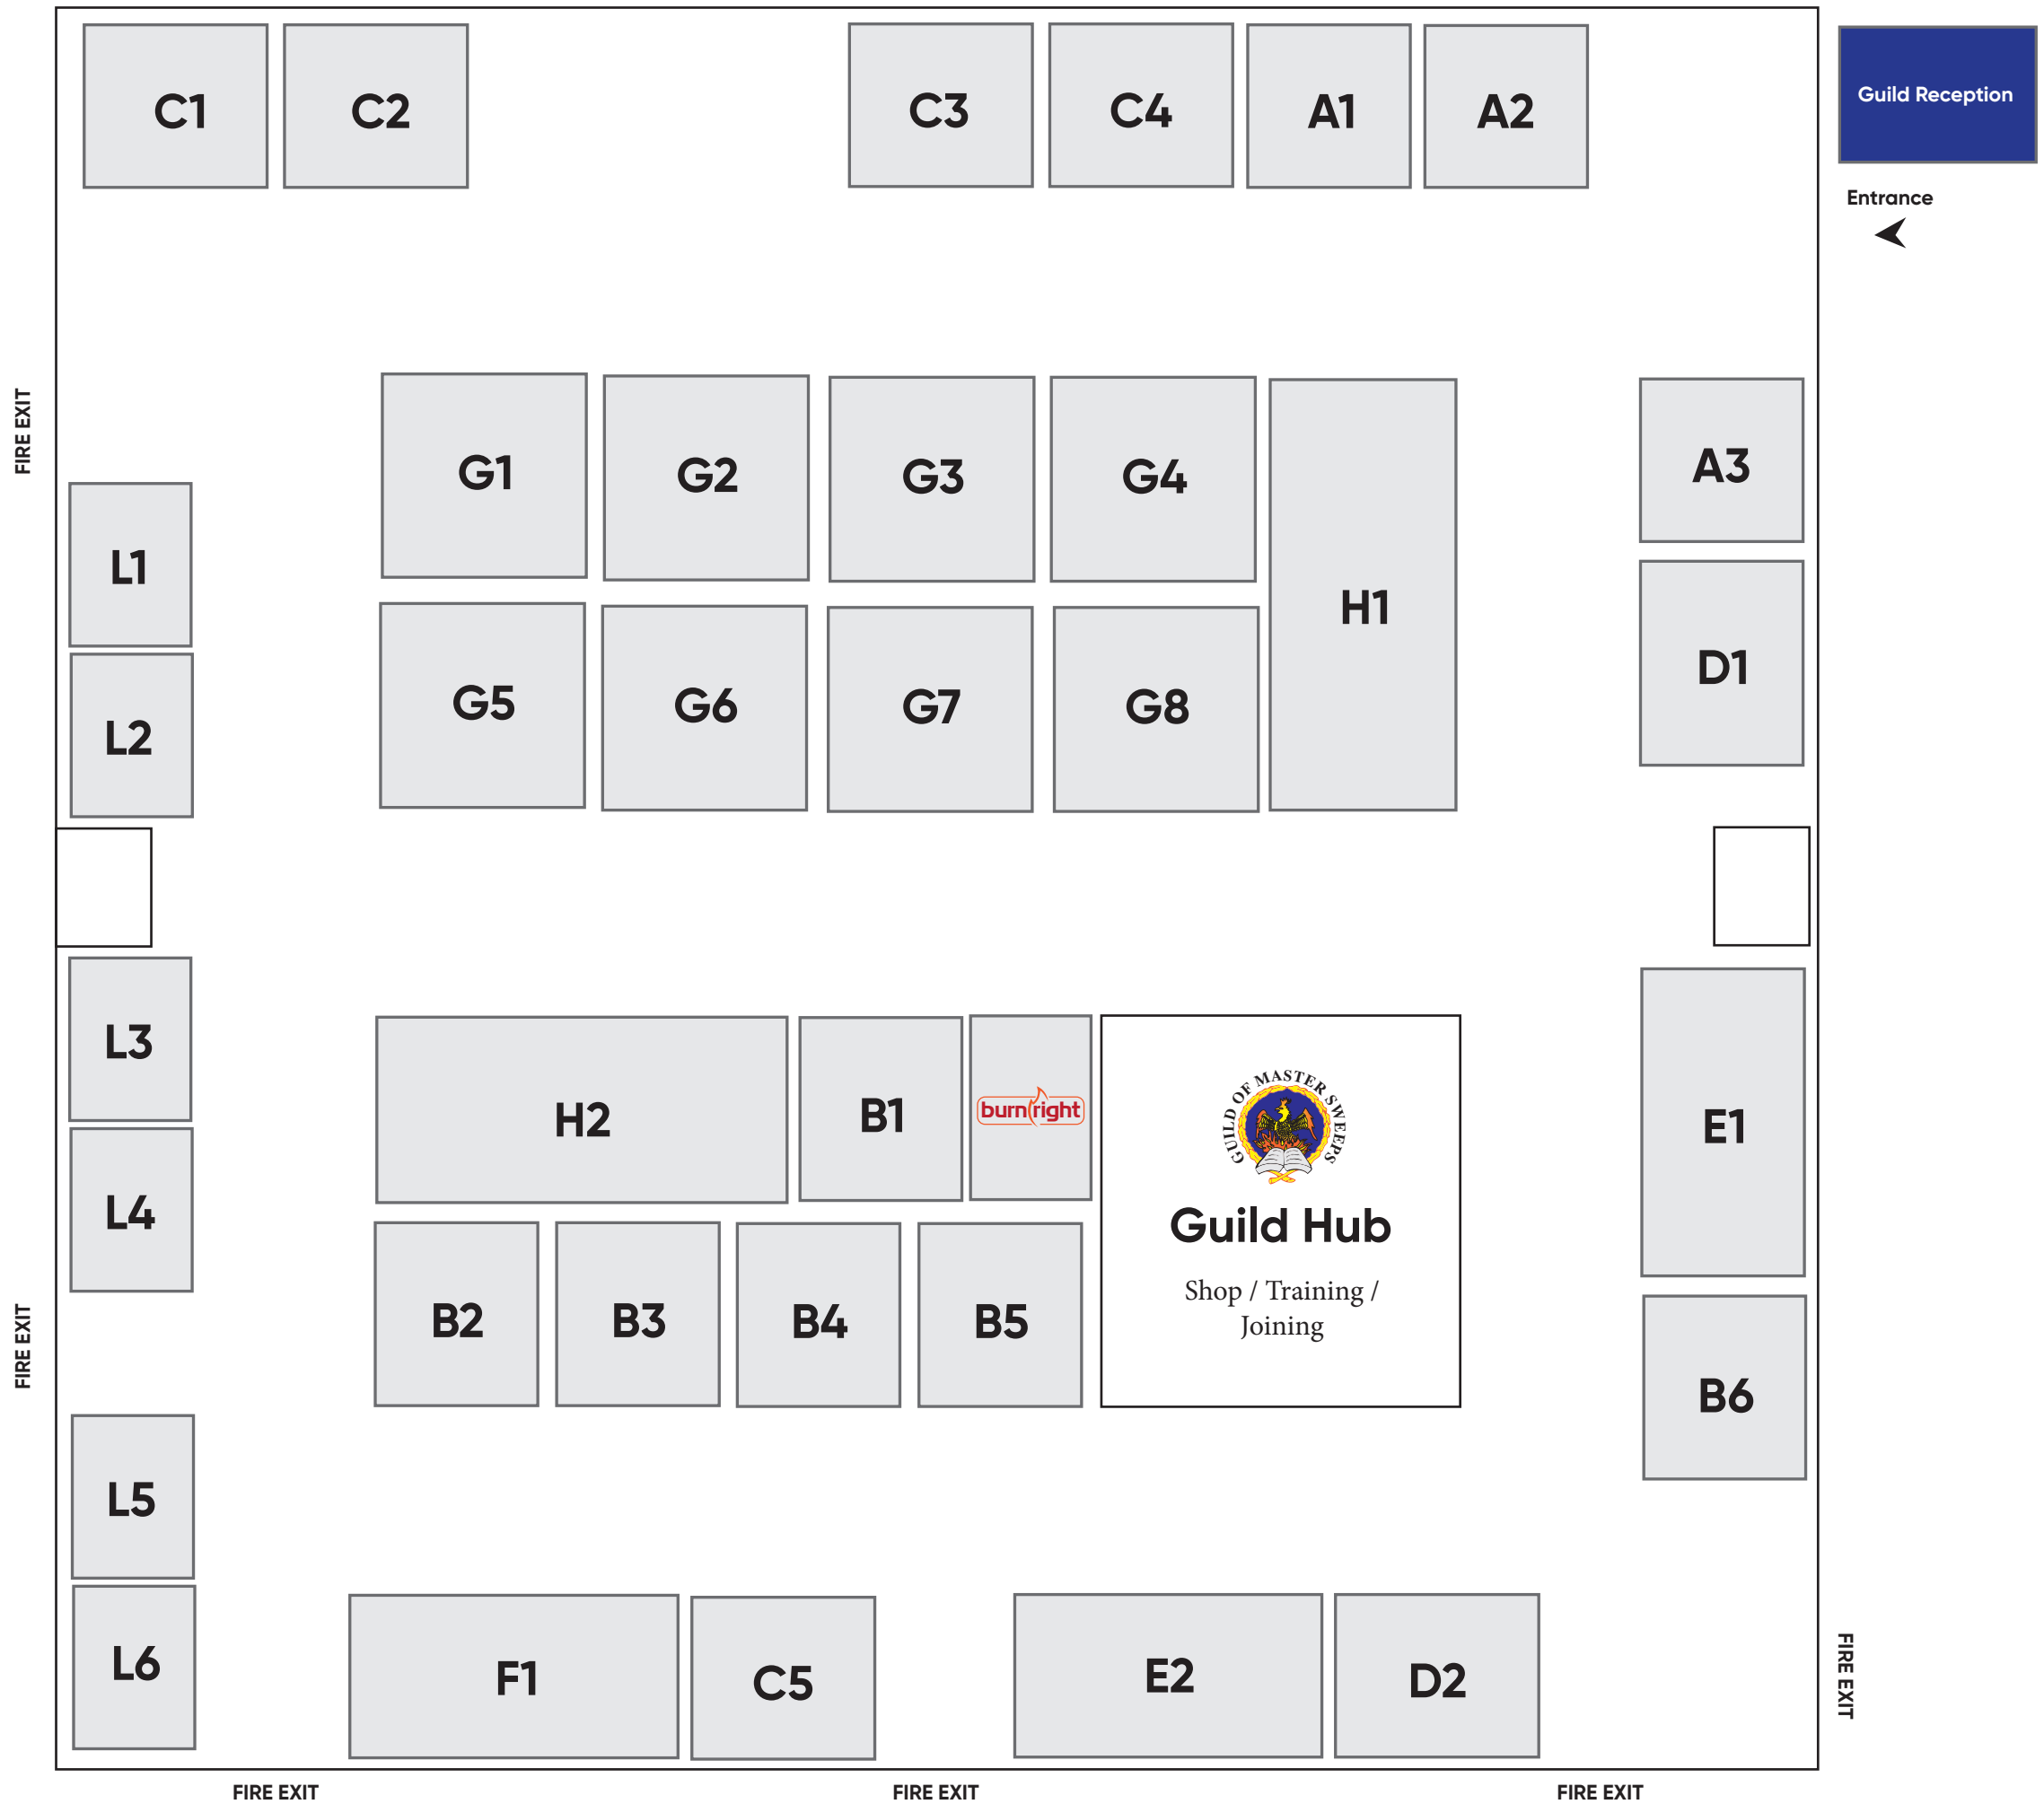

Main Hall

Stand Sizes
 A = 8ft x 8ft
 B = 8ft x 9ft
 C = 9ft x 8ft
 D = 8ft x 10ft

E = 8ft x 15ft
 F = 8ft x 16ft
 G = 10ft x 10ft
 H = 10ft x 20ft
 L = 8ft x 6ft